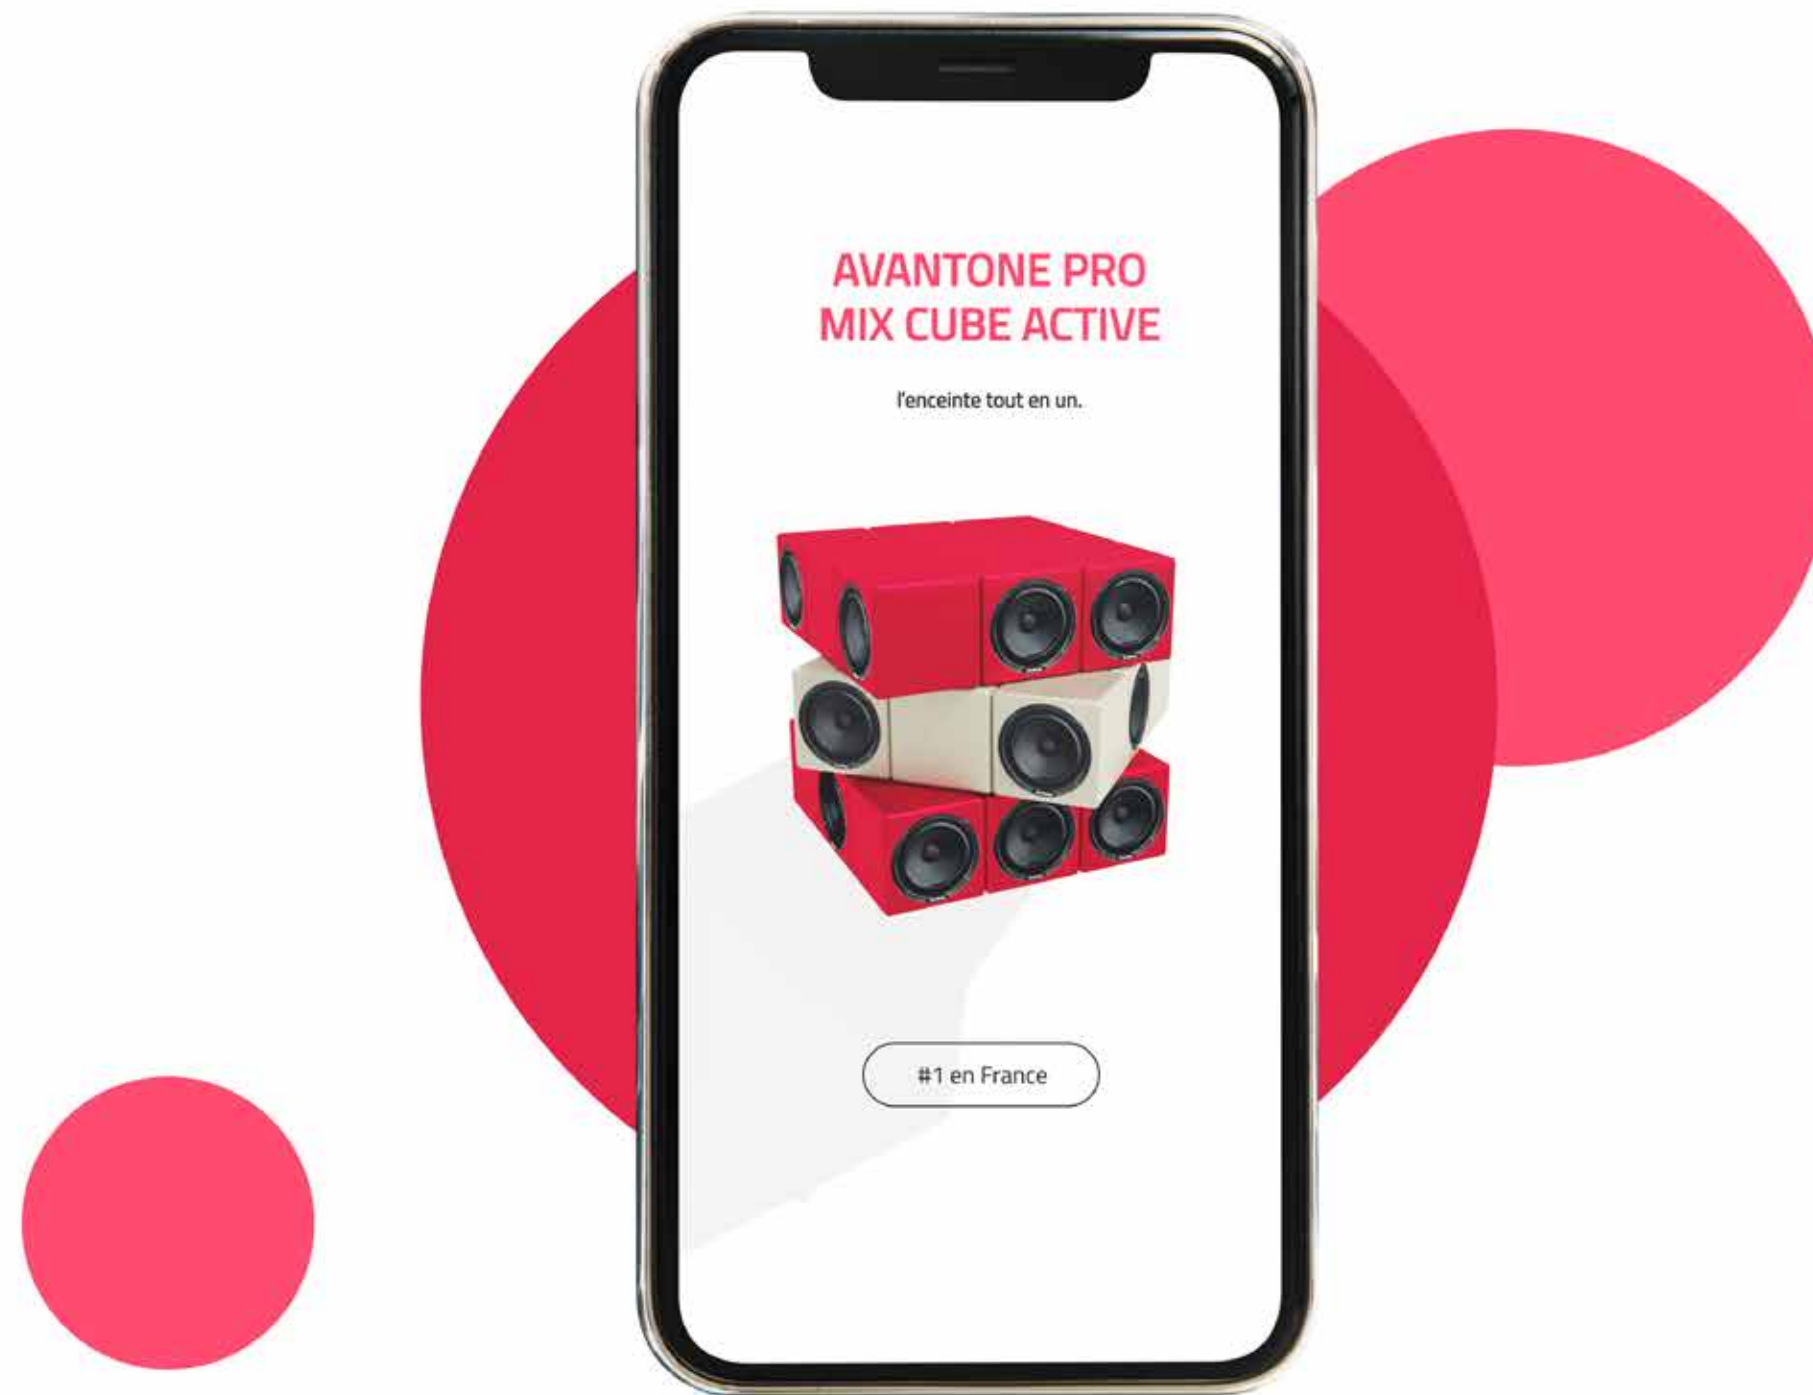

Illustration

22

Avantone Pro - Cube Mix

Projet Scolaire - Master ANCU

Product Design

Photoshop

Illustrator

AVANTONE PRO MIX CUBE ACTIVE